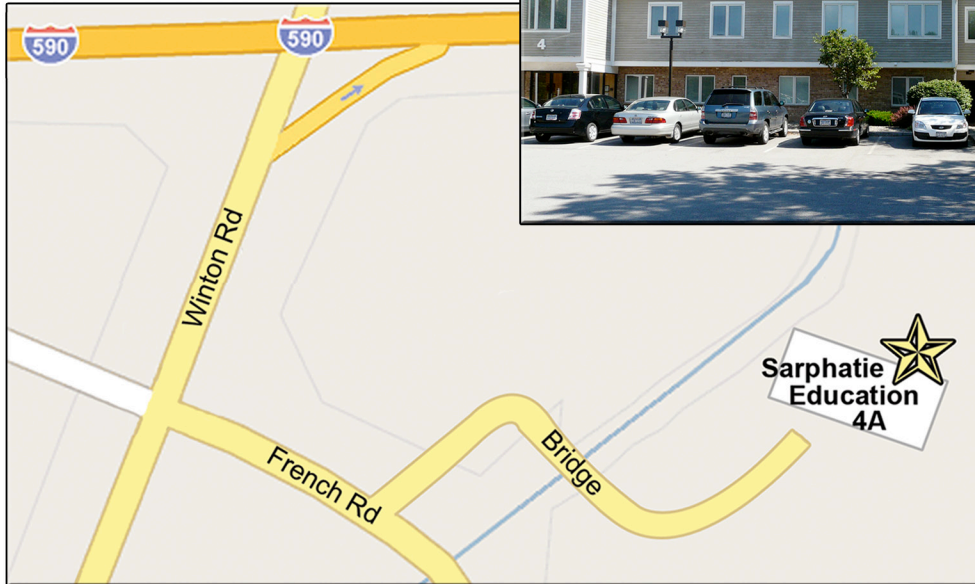

A+ A/A Sarphatie Education, Inc.

Dreams of College Come True with **Advisement** ▪ **Aid** ▪ **Advocacy**

**Crossbridge Office Park
2000 Winton Road S. Bldg. 4A
Rochester, New York 14618**

HOW TO FIND US:

From 590 North: Take exit 1 to Winton Road and turn right onto Winton Road. Turn left onto French Road and take the first left into the Crossbridge Office Park buildings...

From 590 South: Take exit 1 to Winton Road and turn left onto Winton Road. Turn left onto French Road and take the first left into the Crossbridge Office Park buildings...

Immediately turn right, crossing a small bridge and follow the parking lot to building 4. When facing the building, Sarphatie Education, Inc. is located on the right side of the building, 4A and will be your second door on your left when entering the building.